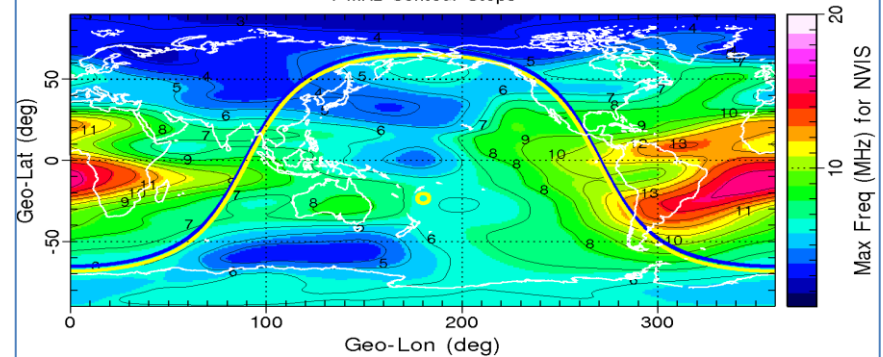

SERVICE HIGHLIGHT: real-time and forecast HF radio propagation

NVIS for 2012/12/27 0000 UTC
Generated by the USU Space Weather Center
1 MHz Contour Steps