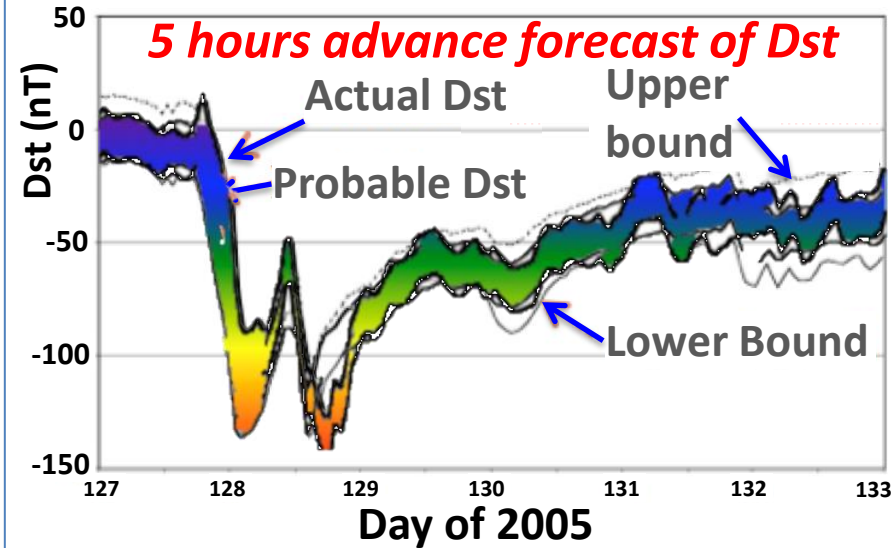

SERVICE HIGHLIGHT: Dst forecasts

PRODUCTS AND/OR SERVICES

- **Operational Space Weather:** modeling, forecasts, nowcasts, and historical analyses
- **Solar & heliospheric activity:** coronal mass ejections, solar wind (including speed, pressures), shock waves, interplanetary magnetic field, Bz, solar energetic particles
- **Impacts:** geomagnetic, heliospheric, solar-interplanetary, solar-terrestrial, solar-planetary